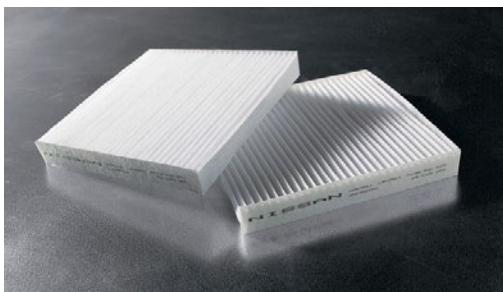

Nissan Chrome License Plate Frame and Valve Stem Caps Package

Show your Nissan pride.

- License Plate Frame features stainless steel construction and chrome finish
- Valve Stem Caps screw on and off with ease
- Valve Stem Caps do not interfere with TPMS and are designed to be hand-tightened only

First-aid Kit

Play it safe with a First-aid Kit with Velcro® backing so it can secure to any carpeted surface.

- Basic first-aid supplies contained in a convenient, durable zippered vinyl pouch
- Contents include: latex-free gloves, adhesive bandages, adhesive tape, sterile gauze, elastic bandage, cleansing towelettes, large-grip super scissors, first-aid cream, tweezers/magnifier and a first-aid instruction booklet