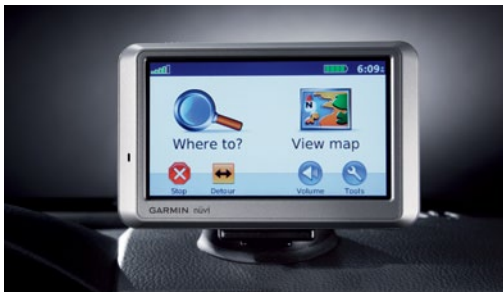

Connect with ease.

- Provides trailer lighting power and connection/circuits for trailer brake lights

Interior Accessories

Portable Garmin[®] nüvi[®] 750 Navigation System²

Forget about pulling over and asking directions. Just touch the screen and you'll get turn-by-turn voice guidance to your destinations.

- 3-D map views and zoom
- Dash-mounted for easy recharge

Aluminum Kick Plates

Nicks and scratches don't have a fighting chance. Protect your front sills with Aluminum Kick Plates.

- Contoured to match door openings
- Brushed-aluminum inserts stamped with Rogue logo