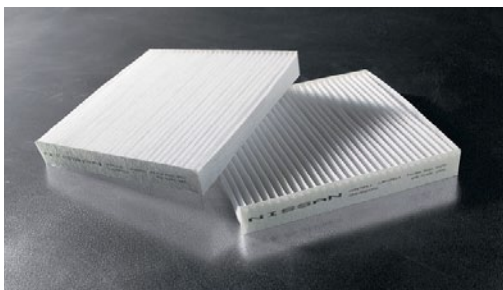

In-cabin Microfilter

Breathe easy with a filter that reduces dust and pollen from the outside air coming through the air conditioner.

- Recommended replacement at 12 months or 15,000 miles

In-cabin Microfilter varies in size per vehicle.