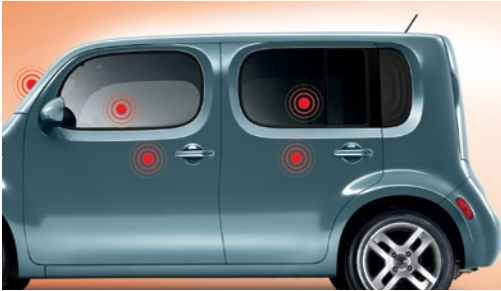

Vehicle Alarm Impact Sensor

Get some extra security with this Vehicle Alarm Impact Sensor.

- Responds to damaging impact to vehicle glass and painted surfaces
- Instantly triggers Vehicle Security System
- Arms and disarms with factory remote keyless entry