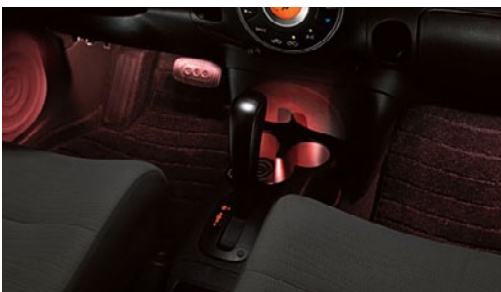

- 3-D map views and zoom
- Dash-mounted for easy recharge

Shag Dash Topper

Everything's better with shag. This two-tone dash topper sits right up front for everyone to admire.

- Thick shag carpeting in black and gray
- Velcro® attachment keeps it from sliding or moving during driving