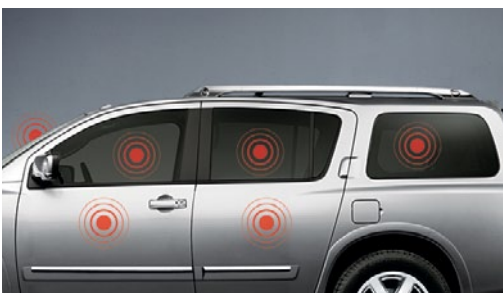

Exterior Accessories continued

4 of 11

Receiver Hitch Cap¹

Keep your Receiver Hitch opening under wraps when not in use.

- Durable synthetic rubber

Trailer Tow Harness¹

Connect with ease.

- Provides trailer lighting power and connection/circuits for Trailer Brake Lights

Trailer Tow Brake Jumper Sub-harness¹

Connect your vehicle's brakes to the trailer's for greater stopping power and control.

- Works with trailers that have an installed Trailer Brake Controller. For use with electronic trailer brakes

Vehicle Alarm Impact Sensor

Get some extra security with this Vehicle Alarm Impact Sensor.

- Responds to damaging impact to vehicle glass and painted surfaces
- Instantly triggers Vehicle Security System
- Arms and disarms with factory remote keyless entry